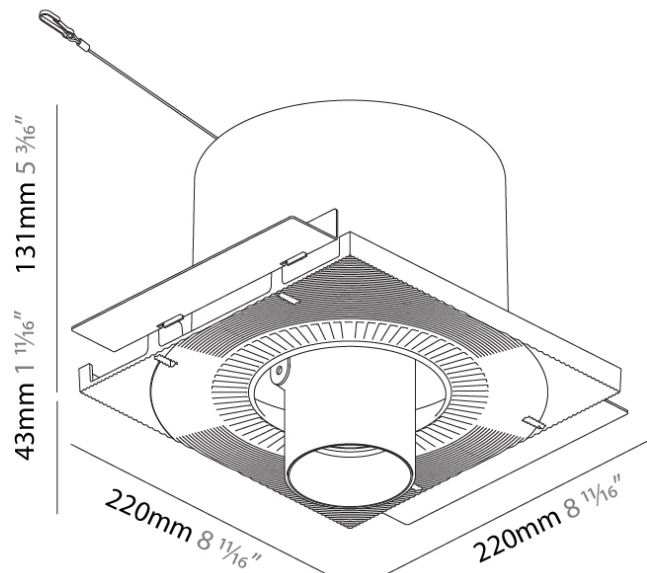

ELECTRICAL

Lamp Type: LED (Zhaga Standard)
Input Wattage (W): 20.9
Total Output Wattage (W): 18.7
Dimming: Tri-Mode (Non-Dimming and Phase Dimming (120Vac only) and 0-10V Dimming)
Driver Included: No
Driver Location: Recessed Housing
Driver Type: Constant Current - Universal
Driver Class: Class 2
Housing: See components
Input Voltage (V): 120 - 277
Constant Current (MA): 500

LED

Number of LEDs: 1
Color Temperature (°K): 2700 / 3000 / 3500 / 4000
Max. Delivered Lumen (lm): 1490 / 1530 / 1607 / 1640
CRI: >90 CRI
Lamp Life (hrs): 50000
Upon Request: Special Color Temperature

OPTICAL

Reflector: 16 / 32
Adjustability: Rotational 355°; Tilt 45°
Upon Request: Special Beam Angles

RATINGS AND CERTIFICATIONS

Available for international specifications by adding 'INT' at the end of the existing Model #. For assistance on 'custom' specifications, contact zteam@zaneen.com. In a constant effort to supply the best product, we reserve the right to change specifications or materials without notice. The most recent specification sheets are found at zaneen.com
IP rating: IP20

145mm 5 11/16"
10 | 12 1/2 | 15 | 25mm 3/8" 1/2" 9/16" 1"
225mm x 225mm 8 7/8" x 8 7/8"
355°
45°

A