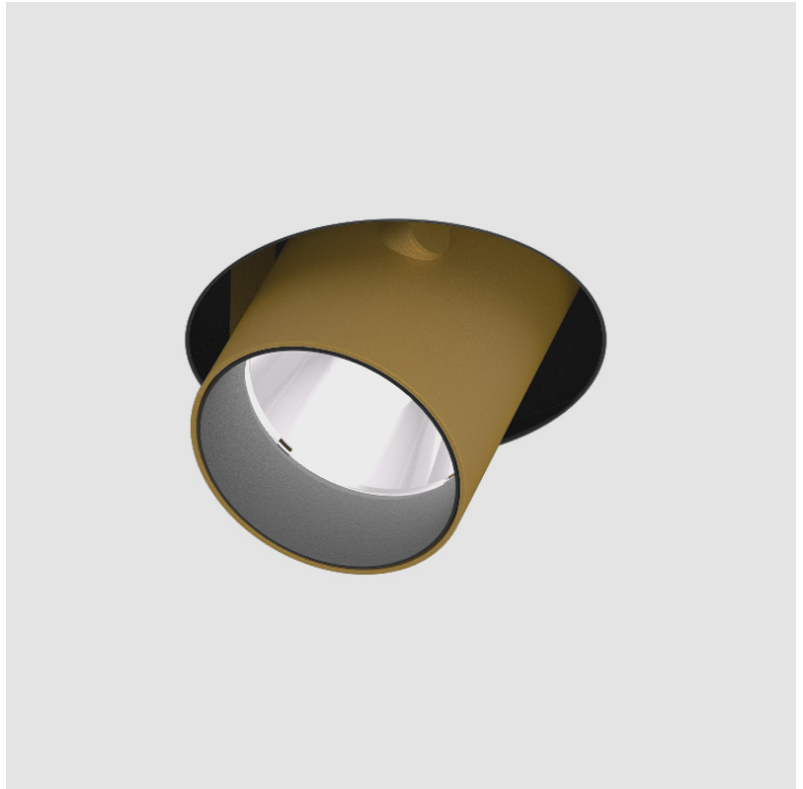

ELECTRICAL

Lamp Type: LED (Zhaga Standard)
Input Wattage (W): 20.9
Total Output Wattage (W): 18.7
Dimming: Tri-Mode (Non-Dimming and Phase Dimming (120Vac only) and 0-10V Dimming)
Driver Included: No
Driver Location: Recessed Housing
Driver Type: Constant Current - Universal
Driver Class: Class 2
Housing: See components
Input Voltage (V): 120 - 277
Constant Current (MA): 500

LED

Number of LEDs: 1
Color Temperature (°K): 2700 / 3000 / 3500 / 4000
Max. Delivered Lumen (lm): 1490 / 1530 / 1607 / 1640
CRI: >90 CRI
Lamp Life (hrs): 50000
Upon Request: Special Color Temperature

OPTICAL

Reflector: 16 / 32
Adjustability: Rotational 355°; Tilt 45°
Upon Request: Special Beam Angles

RATINGS AND CERTIFICATIONS

Available for international specifications by adding 'INT' at the end of the existing Model #. For assistance on 'custom' specifications, contact zteam@zaneen.com. In a constant effort to supply the best product, we reserve the right to change specifications or materials without notice. The most recent specification sheets are found at zaneen.com
IP rating: IP20

145mm 5 11/16"
10 | 12 1/2 | 15 | 25mm 3/8" 1/2" 9/16" 1"
225mm x 225mm 8 7/8" x 8 7/8"
355°
45°

A