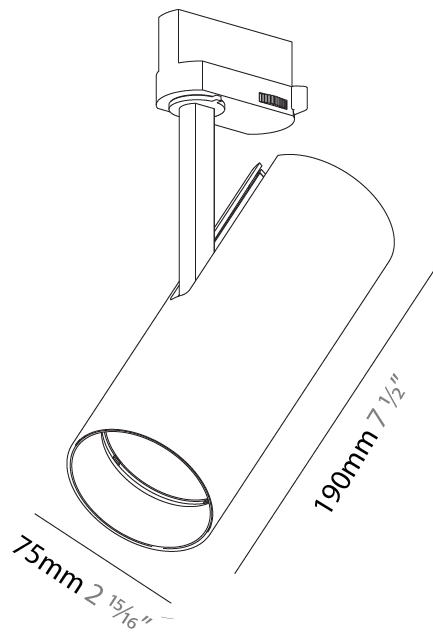

GENERAL

Series: Imagine
Subseries: Imagine 75
Brand: Prolicht
Division: Architectural
Mounting Type: Track
Mounting Location: Ceiling

PHYSICAL

Shape: Cylinder
Diameter (mm): 75
Diameter (in): 2 15/16
Height (mm): 190
Height (in): 7 1/2
Max. Overall Height (mm): 210
Max. Overall Height (in): 8 1/4
Light Distribution: Adjustable / Direct
Weight (kg): 0.716
Weight (lbs): 1.58
Fixture Finish: SSR / BKV / CWI / CRY / HAB / UFT / ITA / RUA / FTG / MYG / LOD / PUS / FRO / FUP / KIA / POP / BLS / SPG / MEY / GOH / GUM / CHC / COM / ABZ / JAG / OBR / MOS / ROR
Holder Finish: BLK / WHI / SIL
Fixture Material: Aluminum Die Cast

ELECTRICAL

Lamp Type: LED (Zhaga Standard)
Input Wattage (W): 14
Total Output Wattage (W): 12.8
Dimming: Tri-Mode (Non-Dimming and Phase Dimming (120Vac only) and 0-10V Dimming)
Driver Included: Yes
Driver Location: Integrated
Driver Type: Constant Current - Universal
Driver Class: Class 2
Input Voltage (V): 120 - 277
Constant Current (MA): 350

LED

Number of LEDs: 1
Color Temperature (°K): 2700 / 3000 / 3500 / 4000
Max. Delivered Lumen (lm): 1124 / 1210 / 1258 / 1284
Nominal Lumen (lm): 1246 / 1342 / 1396 / 1424
CRI: >90 CRI
Lamp Life (hrs): 50000

OPTICAL

Optic°: Lens Pack - No Lens / Linear Spread Lens / Honeycomb / Spread Lens
Beam Angle: 12
Adjustability: Rotational 350°; Tilt 90°

RATINGS AND CERTIFICATIONS

Certified By: Certified for North American Standards
IP rating: IP20

PROJECT
TYPE
SPECIFIER
QUANTITY
DATE