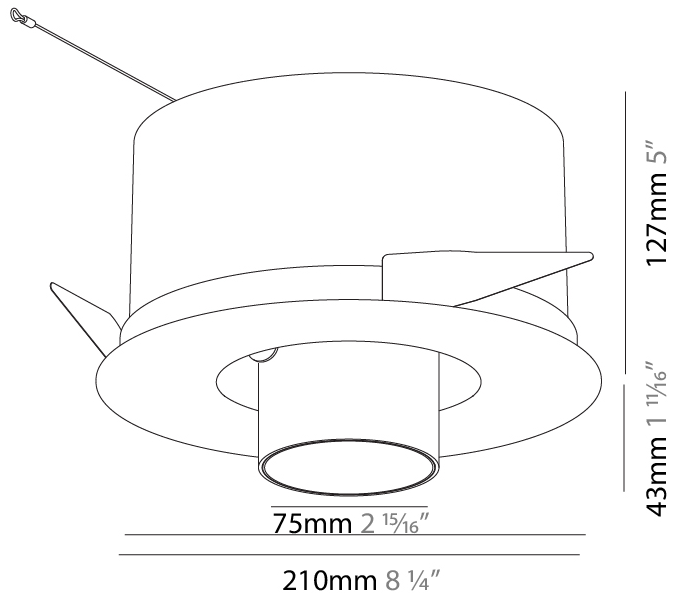

PHYSICAL

Shape: Round
Diameter (mm): 210
Diameter (in): 8 1/4
Height (mm): 170
Height (in): 6 11/16
Ceiling Thickness (mm): 10 / 12.5 / 15
Ceiling Thickness (in): 3/8 or 1/2 or 9/16
Min. Recessing Depth (mm): 140
Min. Recessing Depth (in): 5 1/2
Light Distribution: Adjustable / Indirect
Weight (kg): 1.4
Weight (lbs): 3.09
Fixture Finish: SSR / BKV / CWI / CRY / HAB / UFT / ITA / RUA / FTG / MYG / LOD / PUS / FRO / FUP / KIA / POP / BLS / SPG / MEY / GOH / GUM / CHC / COM / ABZ / JAG / OBR / MOS / ROR
Fixture Material: Aluminum Die Cast
Cut-out Measurements: D. - 190mm / 7 1/2"

ELECTRICAL

Lamp Type: LED (Zhaga Standard)
Input Wattage (W): 14
Total Output Wattage (W): 12
Dimming: Tri-Mode (Non-Dimming and Phase Dimming (120Vac only) and 0-10V Dimming)
Driver Included: No
Driver Location: Recessed Housing
Driver Type: Constant Current - Universal
Housing: See components
Input Voltage (V): 120 - 277
Constant Current (MA): 350

LED

Number of LEDs: 1
Color Temperature (°K): 2700 / 3000 / 3500 / 4000
Max. Delivered Lumen (lm): 1124 / 1210 / 1258 / 1284
Nominal Lumen (lm): 1246 / 1342 / 1396 / 1424
CRI: >90 CRI
Lamp Life (hrs): 50000

OPTICAL

Reflector: 12
Optic: Lens Pack - No Lens / Linear Spread Lens / Honeycomb / Spread Lens
Adjustability: Rotational 355°; Tilt 45°

RATINGS AND CERTIFICATIONS

Certified By: Certified for North American Standards
IP rating: IP20