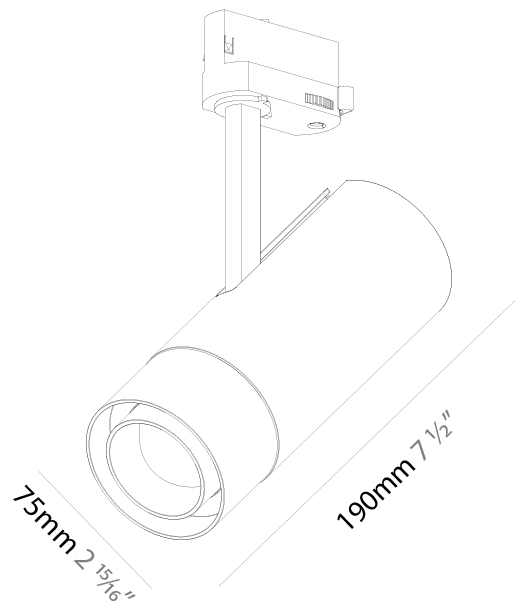

GENERAL

Series: Imagine
Subseries: Imagine Flex
Brand: Prolicht
Division: Architectural
Mounting Type: Track
Mounting Location: Ceiling
Subcategory: Spots

PHYSICAL

Shape: Cylinder
Diameter (mm): 75
Diameter (in): 2 ¹⁵/₁₆
Height (mm): 190
Height (in): 7 1/2
Max. Overall Height (mm): 210
Max. Overall Height (in): 8 1/4
Light Distribution: Adjustable / Direct
Weight (kg): 0.702
Weight (lbs): 1.54
Fixture Finish: SSR / BKV / CWI / CRY / HAB / UFT / ITA / RUA / FTG / MYG / LOD / PUS / FRO / FUP / KIA / POP / BLS / SPG / MEY / GOH / GUM / CHC / COM / ABZ / JAG / OBR / MOS / ROR
Holder Finish: BLK / WHI / SIL
Fixture Material: Aluminum Die Cast

ELECTRICAL

Lamp Type: LED (Zhaga Standard)
Input Wattage (W): 20
Total Output Wattage (W): 18.2
Dimming: Tri-Mode (Non-Dimming and Phase Dimming (120Vac only) and 0-10V Dimming)
Driver Included: Yes
Driver Location: Integrated
Driver Type: Constant Current - Universal
Driver Class: Class 2
Input Voltage (V): 120 - 277
Constant Current (MA): 500

LED

Number of LEDs: 1
Color Temperature (°K): 2700 / 3000 / 3500 / 4000
Max. Delivered Lumen (lm): 788 / 817 / 859 / 876
Nominal Lumen (lm): 1782 / 1848 / 1941 / 1981
CRI: >90 CRI
Lamp Life (hrs): 50000

OPTICAL

Reflector°: 14° to 48°
Adjustability: Rotational 350°; Tilt 90°

RATINGS AND CERTIFICATIONS

Certified By: Certified for North American Standards
IP rating: IP20